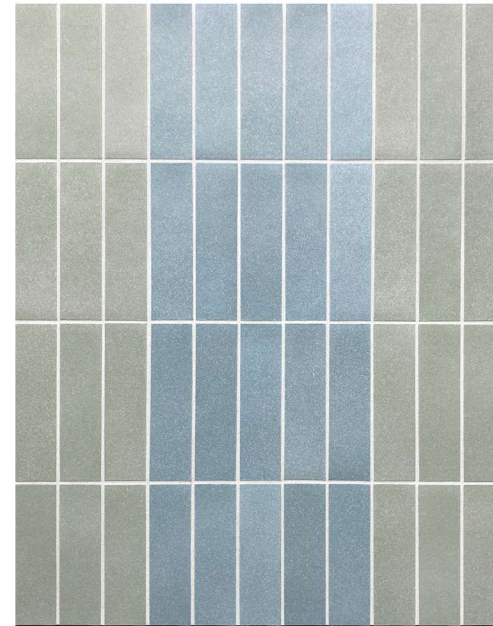

# Tweed

TWD-6

TWD-17

TWD-18

TWD-19

TWD-20

2-1/2" x 9" (60 x 227 mm)  
1 piece = 0.14 sq.ft.  
Make-to-Order Custom Color