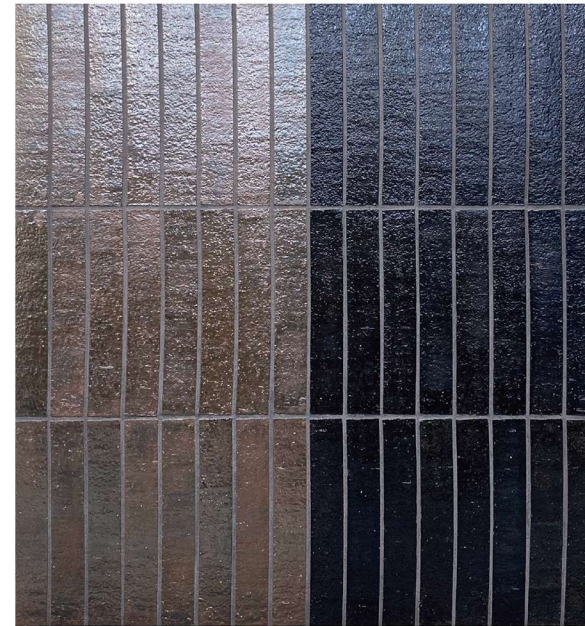

# String

STR-9

STR-10

STR-11

STR-12

1-1/2" x 9-5/8" (40 x 240 mm)  
1 piece = 0.10 sq.ft.  
Make-to-Order Custom Color