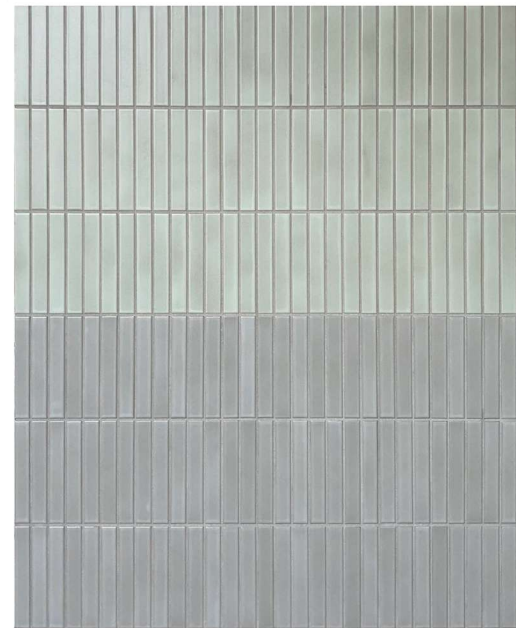

1" x 6" (22 x 147 mm)
1 sheet = 0.96 sq.ft. (300 x 300 mm)
Make-to-Order Custom Color