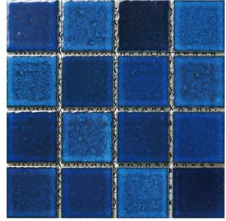

Tanto

TNT-2B

Axis

Tanto Unglazed

Suji