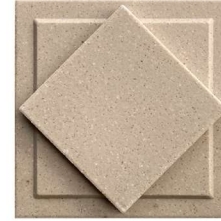

# Axis

AX-1

AX-2

3-5/8" x 3-5/8" (92 x 92 mm)  
1 piece = 0.09 sq.ft.  
Make-to-Order Custom Color

2-1/2" x 2-1/2" (60 x 60 mm)  
1 sheet = 0.68 sq.ft. (252 x 252 mm)  
Make-to-Order Custom Color