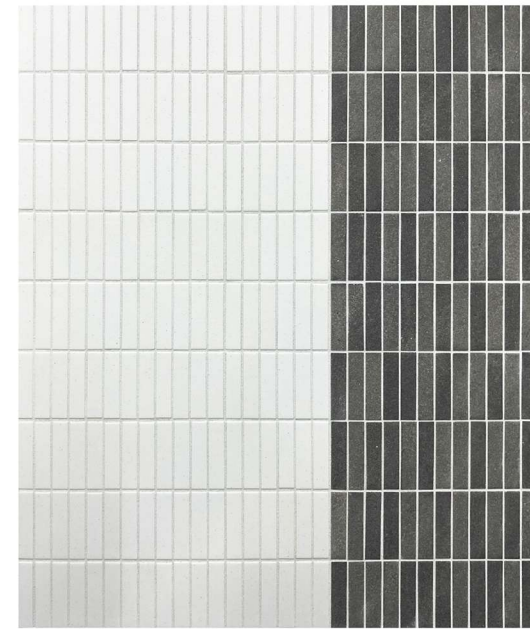

# Finger Mosaic

1" x 4" (22 x 97 mm)

FM-2297-1

FM-2297-2

FM-2297-3

FM-2297-4

1" x 4" (22 x 97 mm)  
1 sheet = 0.96 sq.ft. (300 x 300 mm)  
Make-to-Order Custom Color

2-3/4" x 11-3/4" (70 x 295 mm)  
1 piece = 0.22 sq.ft.  
Make-to-Order Custom Color