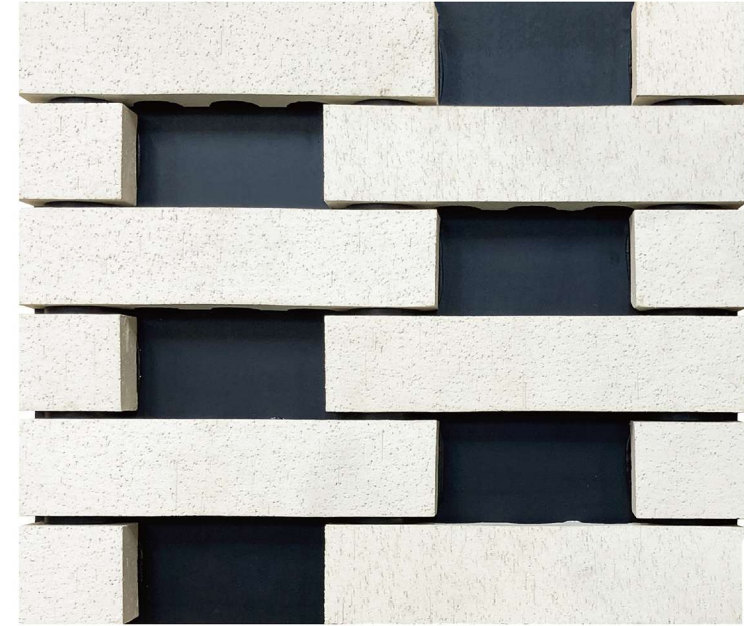

Pure White Brick

3-1/2" x 16" (90 x 400 mm)
1 piece = 0.38 sq.ft.
Make-to-Order Custom Color