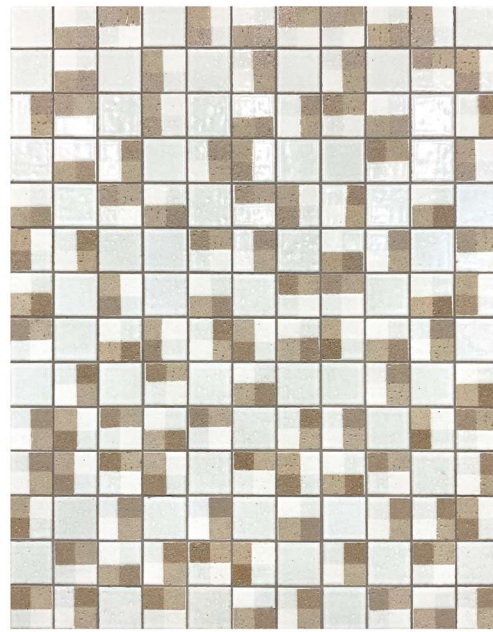

Tanto

2-1/2" x 2-1/2" (60 x 60 mm)
1 sheet = 0.68 sq.ft. (252 x 252 mm)
Stocked in Japan

Axis