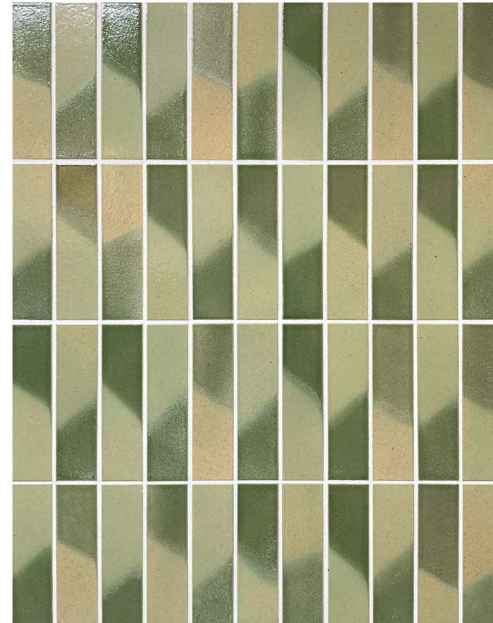

# Flex

2-1/2" x 9" (60 x 227 mm)  
1 piece = 0.14 sq.ft.  
Make-to-Order Custom Color

FLEX-1-L FLEX-1-R

FLEX-2-L FLEX-2-R

FLEX-4-L FLEX-4-R

FLEX-2

FLEX-1

FLEX-4