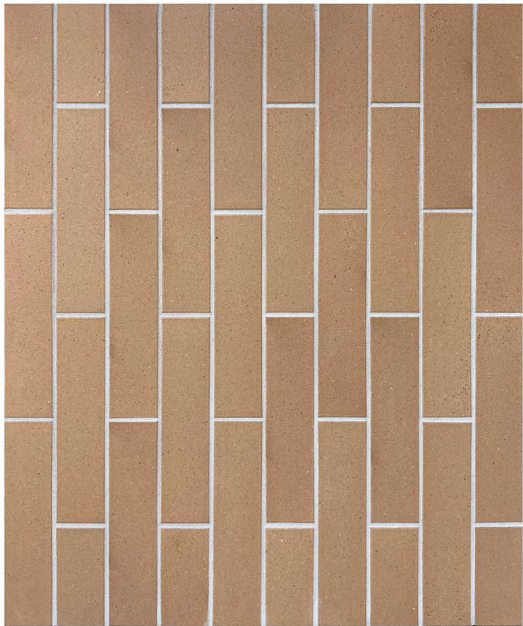

# Finger Mosaic

1" x 4" (22 x 97 mm)

FM-2297-1

FM-2297-2

FM-2297-3

FM-2297-4

1" x 4" (22 x 97 mm)  
1 sheet = 0.96 sq.ft. (300 x 300 mm)  
Make-to-Order Custom Color

2-3/4" x 11-3/4" (70 x 295 mm)  
1 piece = 0.22 sq.ft.  
Make-to-Order Custom Color