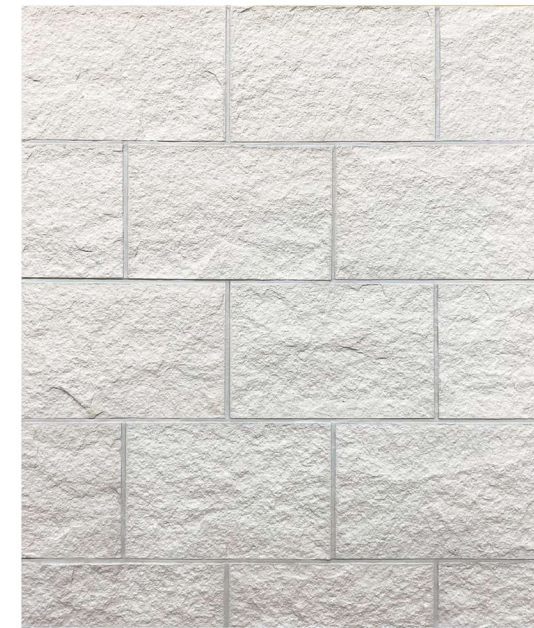

7-3/4" x 11-3/4" (194 x 294 mm)
1 piece = 0.61 sq.ft.
Stocked in Japan