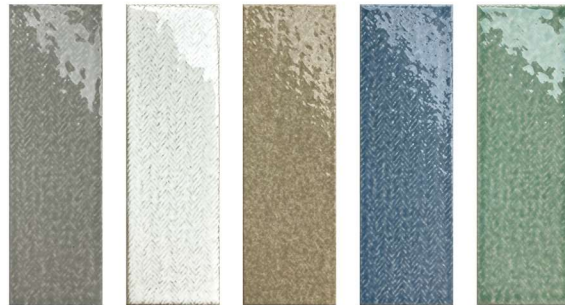

Tweed

TWD-6

TWD-17

TWD-18

TWD-19

TWD-20