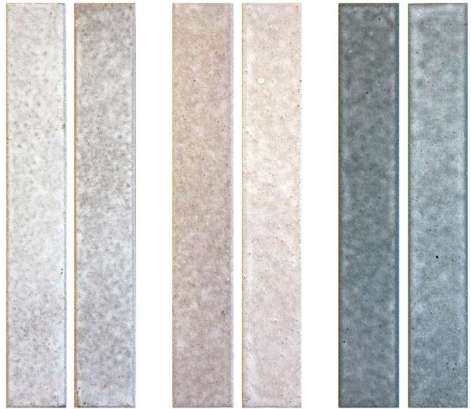

Mellow

ME-1

ME-2

ME-3