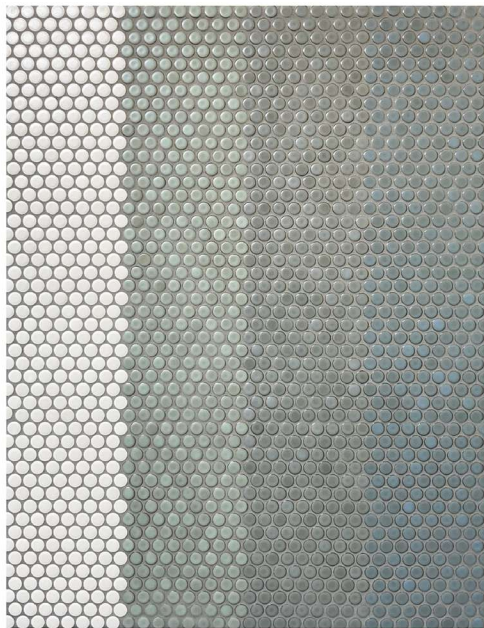

# Comfort

2-3/4" x 11-3/4" (70 x 295 mm)

CO-L-1 CO-L-2 CO-L-3 CO-L-4

2-3/4" x 11-3/4" (70 x 295 mm)  
1 piece = 0.22 sq.ft.  
Make-to-Order Custom Color