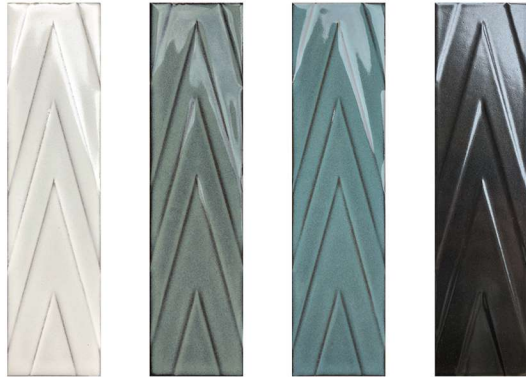

Zebra

ZR-1 ZR-2 ZR-3 ZR-4