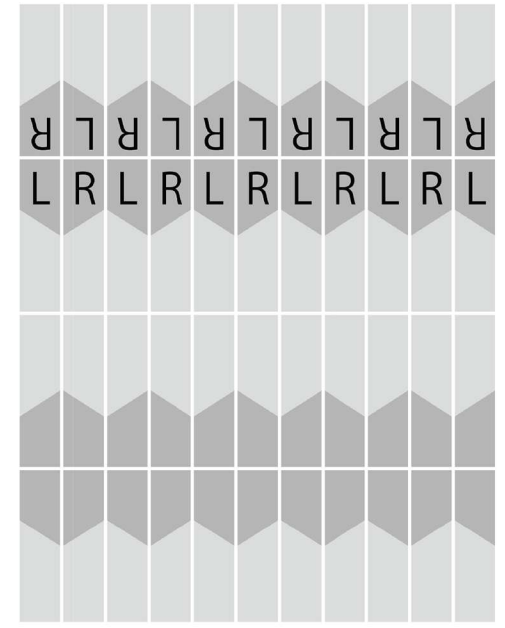

# Comfort

1" x 6" (22 x 147 mm)

CO-S-1 CO-S-2 CO-S-3 CO-S-4

# Flex

2-1/2" x 9" (60 x 227 mm)  
1 piece = 0.14 sq.ft.  
Make-to-Order Custom Color

FLEX-1-L FLEX-1-R

FLEX-2-L FLEX-2-R

FLEX-4-L FLEX-4-R

FLEX-2

FLEX-1

FLEX-4