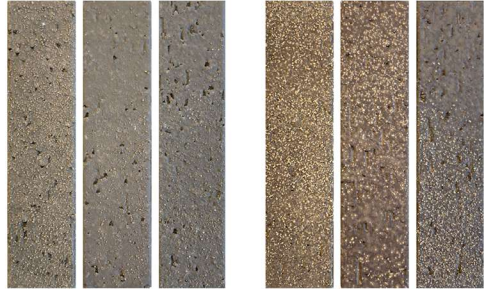

Tsuchi

TS-1

TS-2