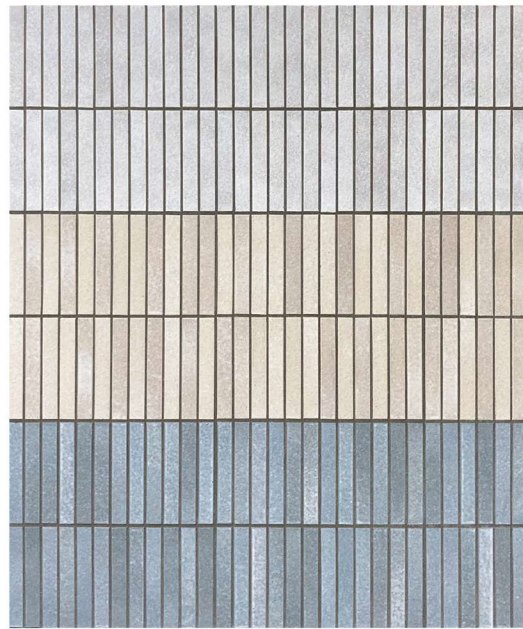

1" x 6" (22 x 147 mm)
1 sheet = 0.96 sq.ft. (300 x 300 mm)
Make-to-Order Custom Color

Stick