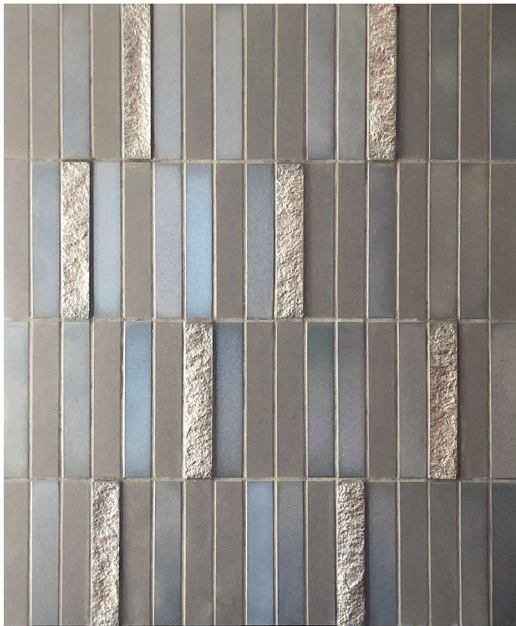

1-1/2" x 9" (40 x 227 mm)
1 piece = 0.09 sq.ft.
Stocked in Japan